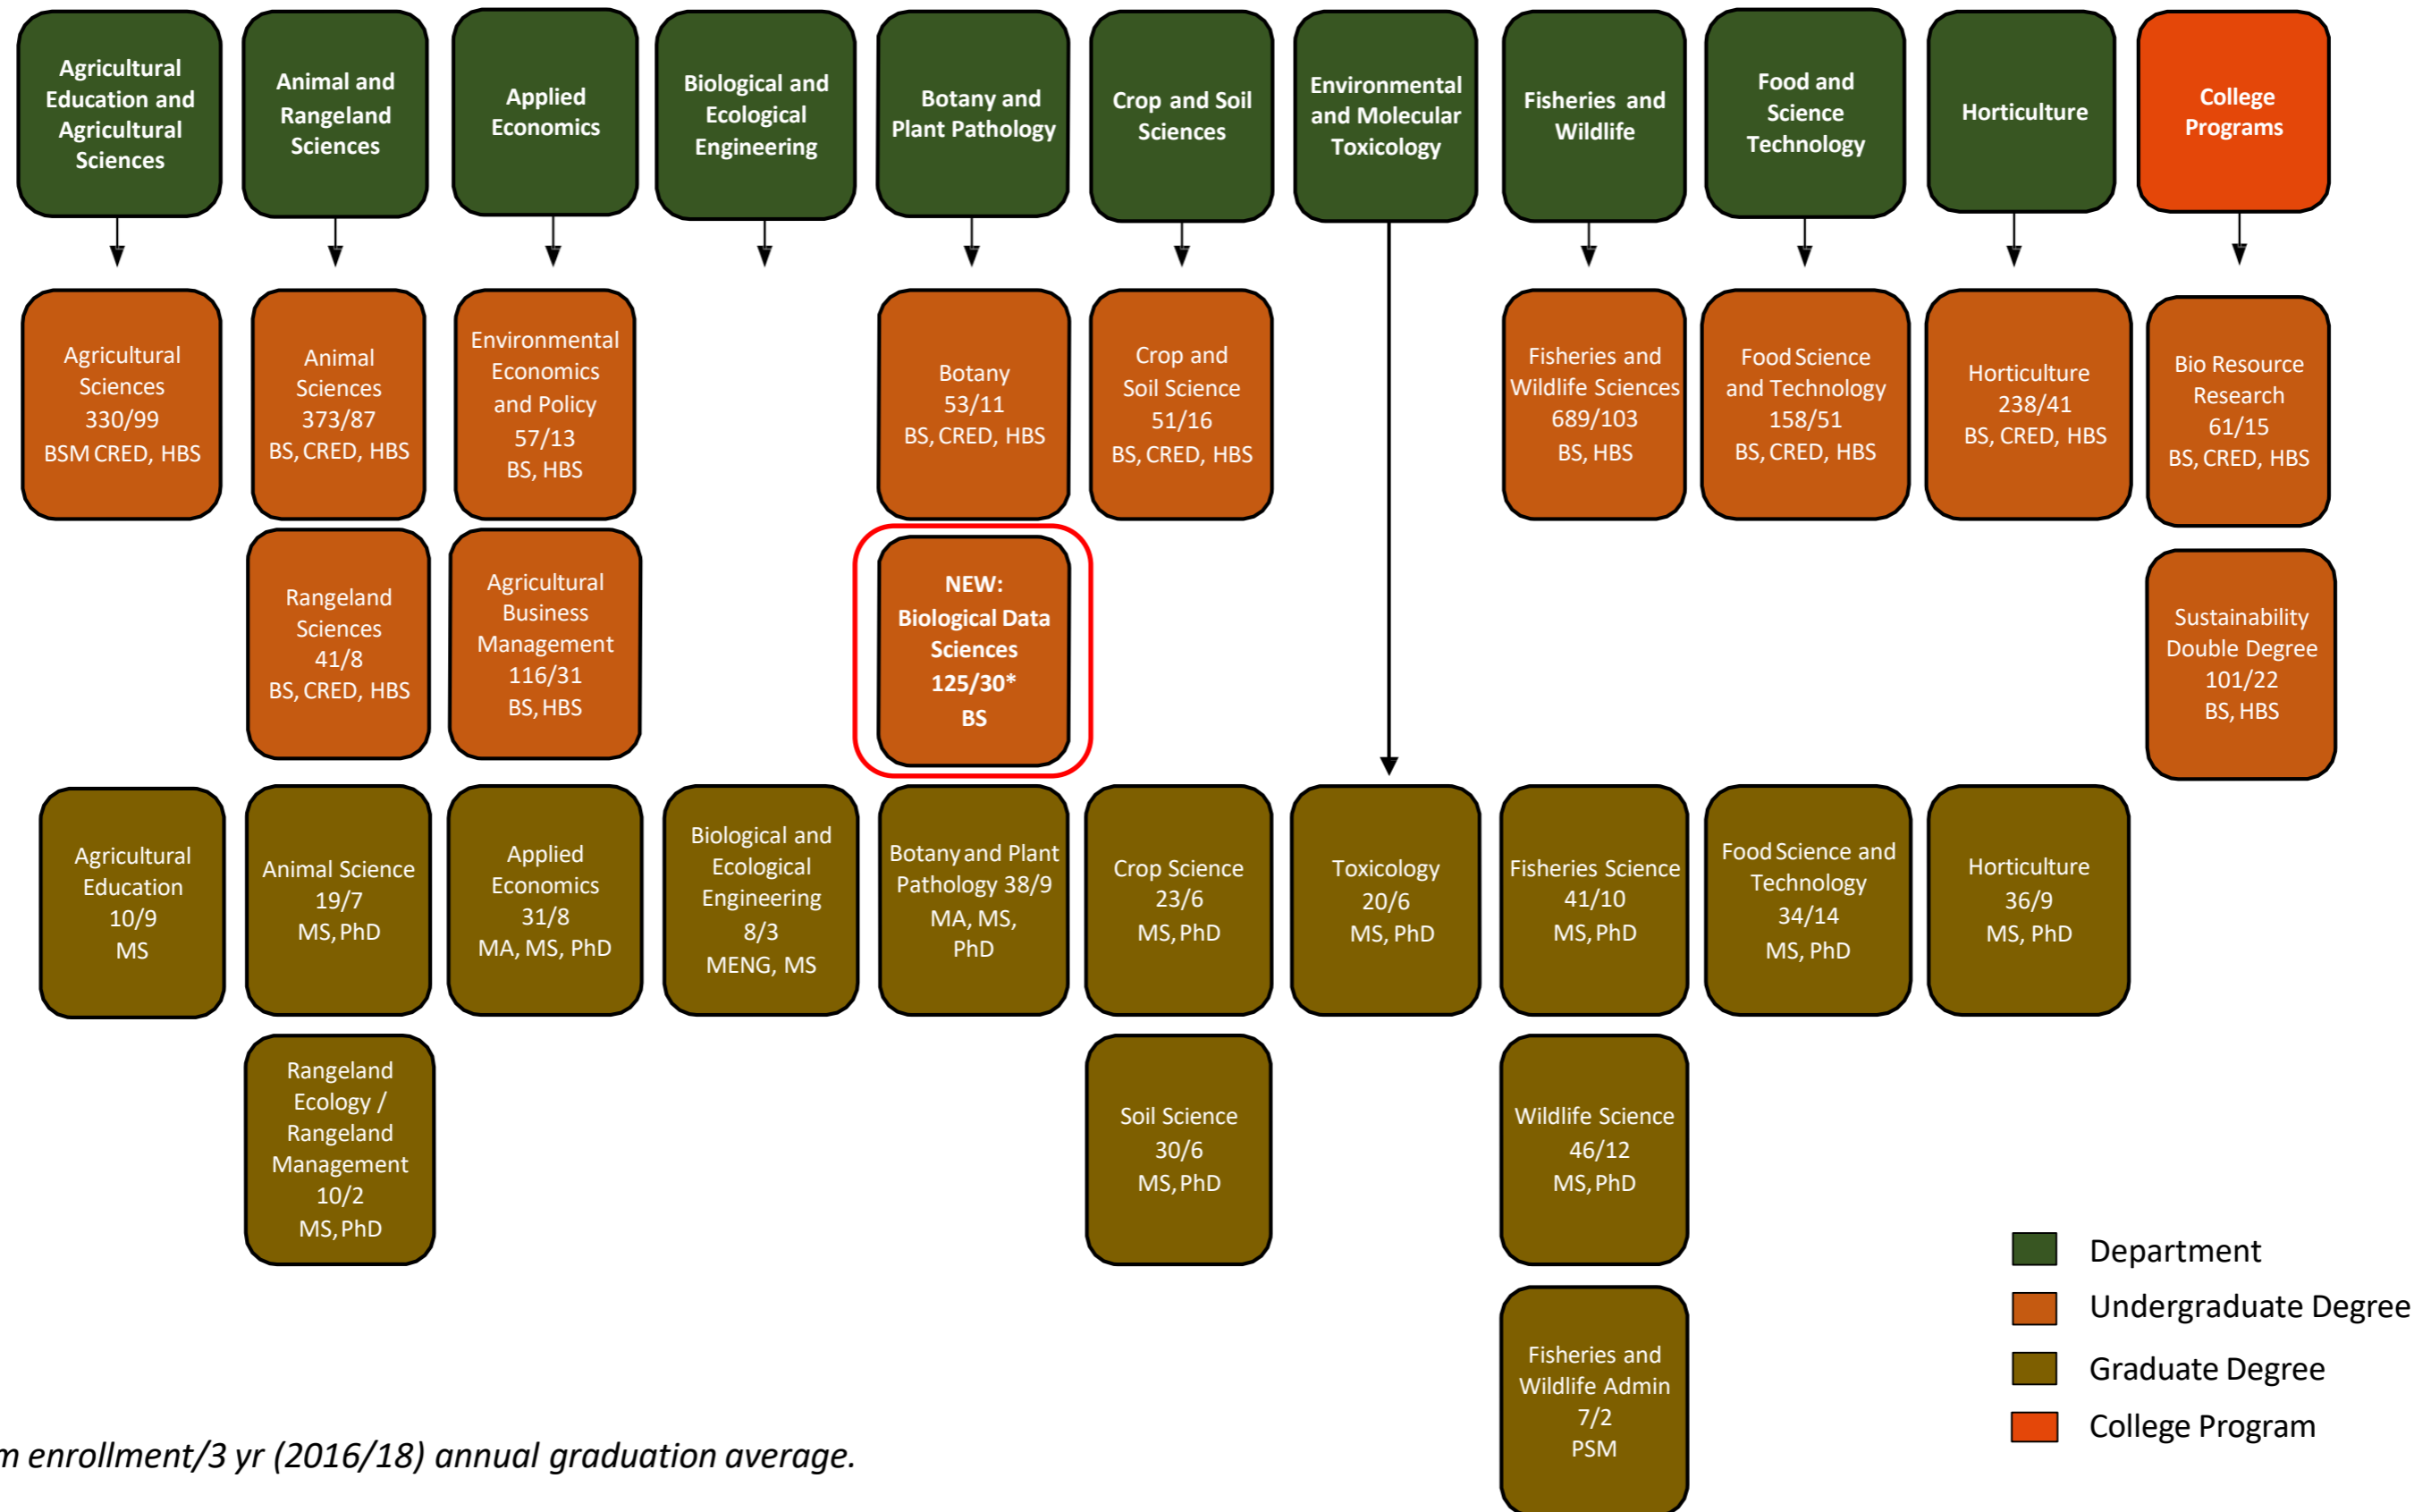

COLLEGE OF AGRICULTURAL SCIENCES

3 yr (2016-18) average fall term enrollment/3 yr (2016/18) annual graduation average.

*Anticipated at maturity.

Shared Programs: Chemistry, Statistics, Microbiology